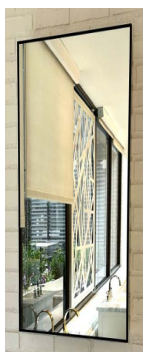

# SPECIFICATION SHEET

**WALL MIRROR MODEL#:**

**MET FM 2172\***

## METALIKA FRAMED MIRROR COLLECTION

### FRAME FINISH OPTIONS:

**\*Size available in narrow frame finishes only.**

NARROW FRAME WIDTH: 1/4"

POLISHED  
GOLD

BRUSHED  
NICKEL

WHITE

POLISHED  
NICKEL

MATTE  
BLACK

CHROME

GOLD

**MIRROR FINISHES:** • FLAT POLISHED EDGE  
• BEVELED EDGE

**OVERALL SIZE DIMENSION: 21" WIDE X 72" HIGH X 1 3/16" DEEP**

TRIANGLE HANGERS FOR MOUNTING INCLUDED.

CAN BE MOUNTED HORIZONTALLY OR VERTICALLY. PLEASE SPECIFY.